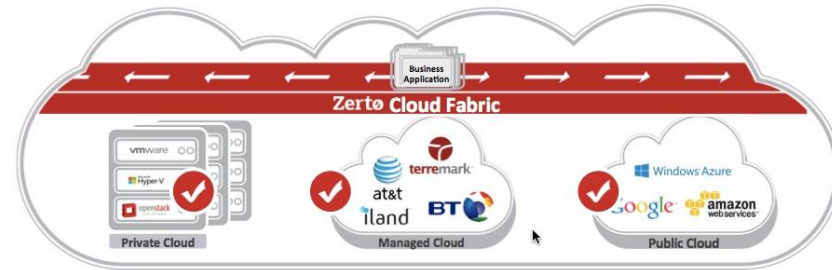

- Any Stack
- Any Network
- No Downtime
- Multi-tier Apps
- Multi-TB Data
- Automation
- Simple Orchestration
- Protection

What is Zerto?

Zerto provides enterprise-class business continuity and disaster recovery (BCDR) solutions for virtualized infrastructure and cloud. Zerto won Best of Show at VMworld 2011, as well as 2011 Product of the Year Gold Award because our software, Zerto Virtual Replication, is the industry's first hypervisor-based replication solution for tier-one applications. Zerto Disaster Recovery solutions replace traditional array-based BCDR that was not built to deal with virtual environments.

What's New at Zerto

What is Hypervisor-based Replication?

A simpler approach to DR! Compare hypervisor-based replication to guest/OS-based and array-based replication. Read about Zerto's easy integration with VMWare.

Case Study: Fortune 100 Company Moves Away from Array

Prior to Zerto, this well known Fortune 100 Company leveraged an array-based Disaster Recovery process with very high RTOs. Read how Zerto helped achieve RTOs of minutes and RPOs of seconds, and to fast track an application migration.

ING

"ZVR has everything we need to effectively protect our production workloads: simple DR testing and application consistent recovery."

Brian Mitchell
Senior Server Engineer